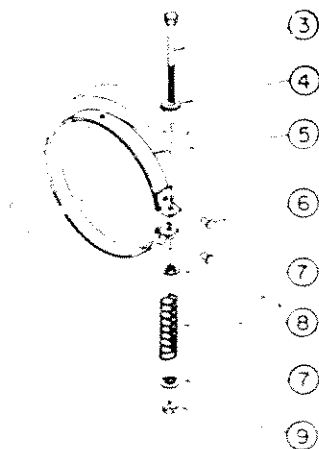

BRAKE BAND ASSEMBLY NO. 12580

- | | | |
|----|----------|--|
| 3. | 4261-1 | Bolt, Adjustment, 3/8"-16x7 1/2" Hex Hd. |
| 4. | DA-104-W | Flat Washer, Adjustment Bolt, 3/8" |
| 5. | 12581 | Shoe & Lining Assembly |
| 6. | 4255 | Rivet, Reinforcement (2) |
| 7. | DA-104-W | Flat Washer, Spring (2) |
| 8. | 4260 | Spring, Brake-Band |
| 9. | B-300 | Nut, Adjustment, 3/8"-16 Hex |

BLADE REAMER ASSEMBLY NO. 4760 2 1/2" - 4" RANGE

- | | | |
|----|---------|--|
| 1. | 4816 | Holder, Reamer |
| 2. | H-305-D | Set Screw, Reamer Att., 3/8"-16x1 1/2" (2) |
| 3. | 4943-1 | Handle, Reamer |
| | H-508-D | Set Screw, Handle Att., 1/2"-13x1 1/4" |
| 4. | 12237 | Reamer, Inside |