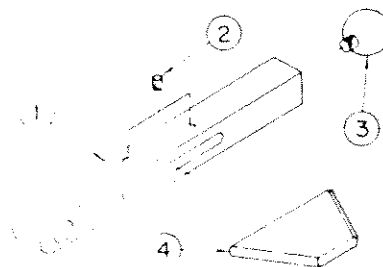

BRAKE BAND ASSEMBLY NO. 12580

- | | | |
|----|----------|--|
| 3. | 4261-1 | Bolt, Adjustment, 3/8"-16x7 1/2" Hex Hd. |
| 4. | DA-104-W | Flat Washer, Adjustment Bolt, 3/8" |
| 5. | 12581 | Shoe & Lining Assembly |
| 6. | 4255 | Rivet, Reinforcement (2) |
| 7. | DA-104-W | Flat Washer, Spring (2) |
| 8. | 4260 | Spring, Brake-Band |
| 9. | B-300 | Nut, Adjustment, 3/8"-16 Hex |

BLADE REAMER ASSEMBLY NO. 4760 2 1/2" - 4" RANGE

- | | | |
|----|---------|--|
| 1. | 4816 | Holder, Reamer |
| 2. | H-305-D | Set Screw, Reamer Att., 3/8"-16x1 1/2" (2) |
| 3. | 4943-1 | Handle, Reamer |
| | H-508-D | Set Screw, Handle Att., 1/2"-13x1 1/4" |
| 4. | 12237 | Reamer, Inside |