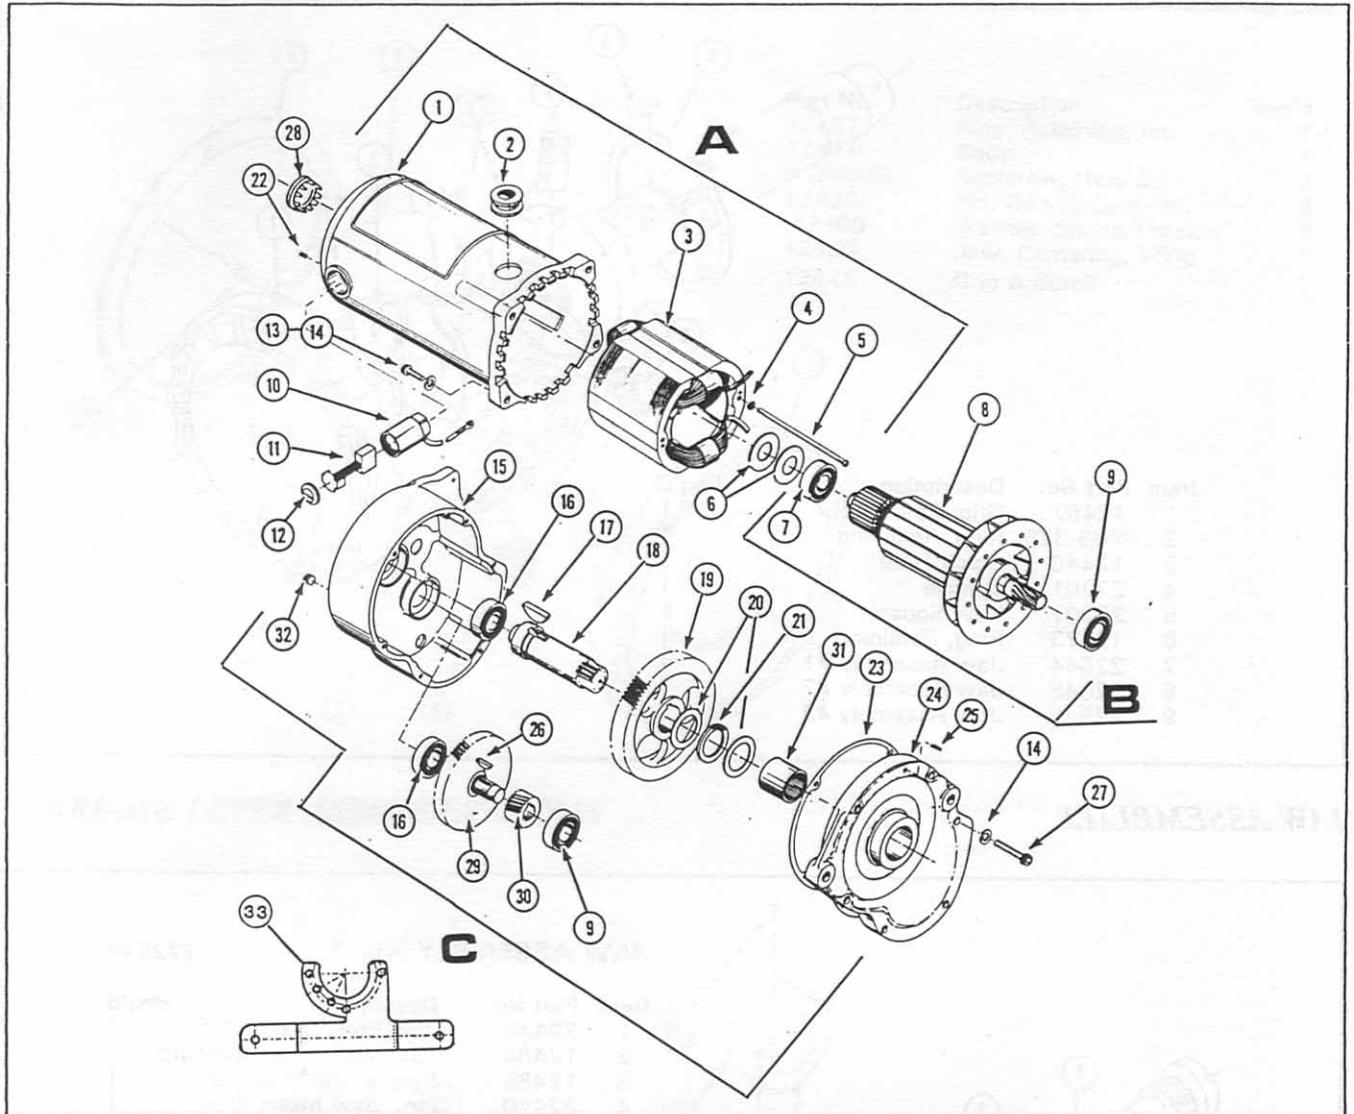

SM-300 GEARMOTOR ASSEMBLIES

115V. - #22400 & 230V. - #22399

Item	Part No.	Description	Req'd	Item	Part No.	Description	Req'd
A	15681	Housing & Stator Assy, 115V	1	14	C-107-HC	Washer, Lock, #10	2
	16239	Housing & Stator Assy, 220/240V	1	15	10027	Housing, Gearcase, Power Drive	1
B	14818	Armature & Bearing Assy, 115V	1	16	10034	Bearing, Ball	2
	15662	Armature & Bearing Assy, 220/240V	1	17	W-806	Key, Woodruff	1
C	22420	Gearcase Assembly	1	18	22410	Gearshaft, Spur	1
1	12550	Housing, Motor	1	19	22331	Gear, Helical	1
2	13755	Grommet	1	20	12786	Race, Thrust Bearing	2
3	12330	Stator, Motor, 115V	1	21	12785	Bearing, Thrust	1
3	13947	Stator, Motor, 220/240V	1	22	12438	Setscrew, Hxsc.	2
4	CB-107-A	Washer, Lock, #10	2	23	10035	Gasket, Gearcase	1
5	12558	Screw, #10-24x3.7"lg.	2	24	12490	Cover, Gearcase	1
6	10047	Washer, Spring Tension	2	25	O-103	Pin, Dowel	1
7	13142	Bearing, Ball	1	26	W-405	Key, Woodruff	1
8	12607	Armature Assembly, 115V	1	27	F-053	Screw, Cap, Soc. Hd.	6
8	13946	Armature Assembly, 220/240V	1	28	10046	Plug, Hole, Mtl, 3/4"	1
9	13141	Bearing, Ball	1	29	10029	Gearshaft, Helical	1
10	22407	Holder, Motor Brush	2	30	22330	Gear, Helical	1
11	12636	Brush, Electrical Contact, 115V	2	31	22421	Bearing, Needle	1
11	13110	Brush, Electrical Contact, 220/240V	2	32	13140	Plug, Pipe, Hx. Soc.	1
12	13108	Brush Cap, Electrical Contact	2	33	22362	Motor Support Bracket	1
13	F-055	Screw, #10-24x1"lg.	2	N/S	F-206	Screw, Cap, Soc. Hd.	2
				N/S	C-110-M	Washer, Lock, Hel. Sprg	2