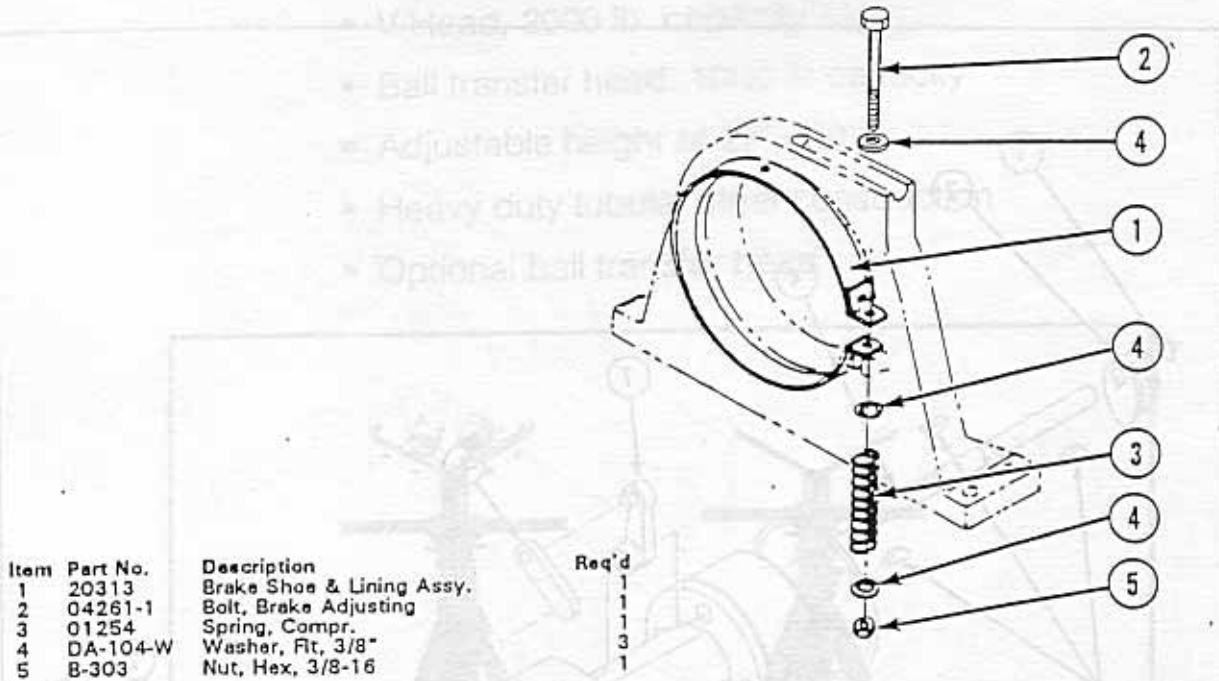

BRAKE ASSEMBLY

#20314

Item	Part No.	Description	Req'd
1	20313	Brake Shoe & Lining Assy.	1
2	04261-1	Bolt, Brake Adjusting	1
3	01254	Spring, Compr.	1
4	DA-104-W	Washer, Flt, 3/8"	3
5	B-303	Nut, Hex, 3/8-16	1

BLADE REAMER ASSEMBLY

2 1/2-4" -- #20170

Item	Part No.	Description	Req'd
1	20153	Holder, Reamer Blade	1
2	04943-1	Knob, Phenolic, R-10	1
3	H-508-D	Setscrew, Hxsc, Cp.Pt. 1/4-13x1 1/4"L	1
4	12237	Reamer, Flat 2 1/2-4"	1
5	H-305-D	Setscrew, Hxsc, Cp.Pt. 3/8-16x1/2"L	2