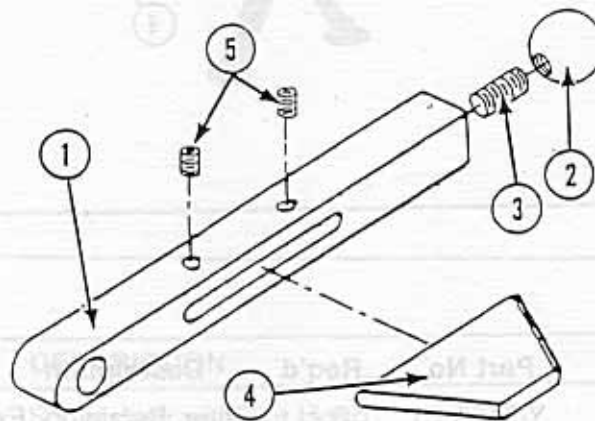

BRAKE ASSEMBLY

#20314

Item	Part No.	Description	Req'd
1	20313	Brake Shoe & Lining Assy.	1
2	04261-1	Bolt, Brake Adjusting	1
3	01254	Spring, Compr.	1
4	DA-104-W	Washer, Flt, 3/8"	3
5	B-303	Nut, Hex, 3/8-16	1

BLADE REAMER ASSEMBLY

2 1/2-4" -- #20170

Item	Part No.	Description	Req'd
1	20153	Holder, Reamer Blade	1
2	04943-1	Knob, Phenolic, R-10	1
3	H-508-D	Setscrew, Hxsc, Cp.Pt. 1/4-13x1 1/4"L	1
4	12237	Reamer, Flat 2 1/2-4"	1
5	H-305-D	Setscrew, Hxsc, Cp.Pt. 3/8-16x1/2"L	2