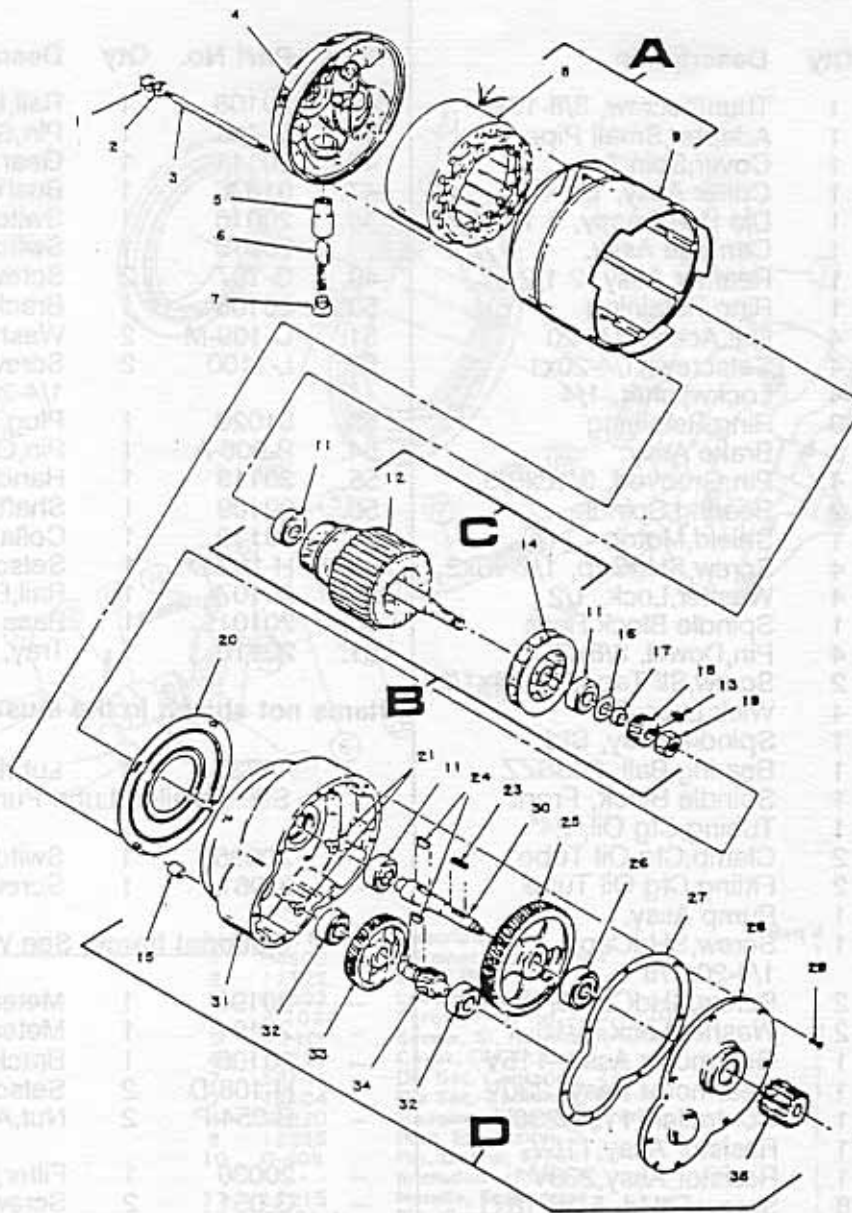

GEARMOTOR ASSEMBLY

115V- #20040 230V- #20041

Item	Part No.	Description	Req'd	Item	Part No.	Description	Req'd
A	20120	Housing & Stator Assy, 115V	1	14	01335	Fan Assy, Motor	1
	20119	Housing & Stator Assy, 230V	1	15	01325	Retainer, Stator Baffle, Neoprene	4
B	20130	Armature Assy, Complete 115V	1	16	01332	Spacer, Slinger	1
	20129	Armature Assy, Complete 230V	1	17	01333	Spacer, Sleeve	1
C	20131	Arm. & Fan Assy, 115V	1	18	01336	Gear, Helical	1
	20132	Arm. & Fan Assy, 230V	1	19	01334	Nut, Hex.	1
D	20140	Gearcase Assembly	1	20	01323	Baffle, Stator, Motor	1
1	B-101	Nut, Hex.	4	21	01383-1	Plug, Hole, Plastic	2
2	C-109-MP	Washer, Lock, Hel. Spg.	4	23	20363	Key, Square	1
3	01361	Tie Rod, Motor	4	24	W-808	Key, Woodruff	1
4	01351	End Bell, Motor	1	25	20049	Gear, Helical	1
5	01352	Holder, Elec. Cont. Brush	6	26	01392-1	Bearing, Ball	1
6	01360-1	Brush, Elec. Cont.	6	27	01381-1	Gasket	1
7	01355	Cap, Elec. Cont. Brush, Mtr.	6	28	01382	Cover, Gearcase Housing	1
8	20121	Stator, Motor, 115V	1	29	K-1106	Screw, Machine, Sl. Fil. Hd.	7
8	20123	Stator, Motor, 230V	1	30	20320	Shaft, Output, Gearcase	1
9	20122	Housing, Stator, Motor	1	31	01381	Housing, Gearcase	1
11	01018-1	Bearing, Ball	2	32	01337	Bearing, Ball	2
12	20133	Armature only, 115V	1	33	01390	Gear, Helical	1
12	20134	Armature only, 230V	1	34	20048	Gearshaft, Helical	1
13	W-405	Key, Woodruff	1	35	20301	Gear, Spur, Gearmotor Outputshaft	1