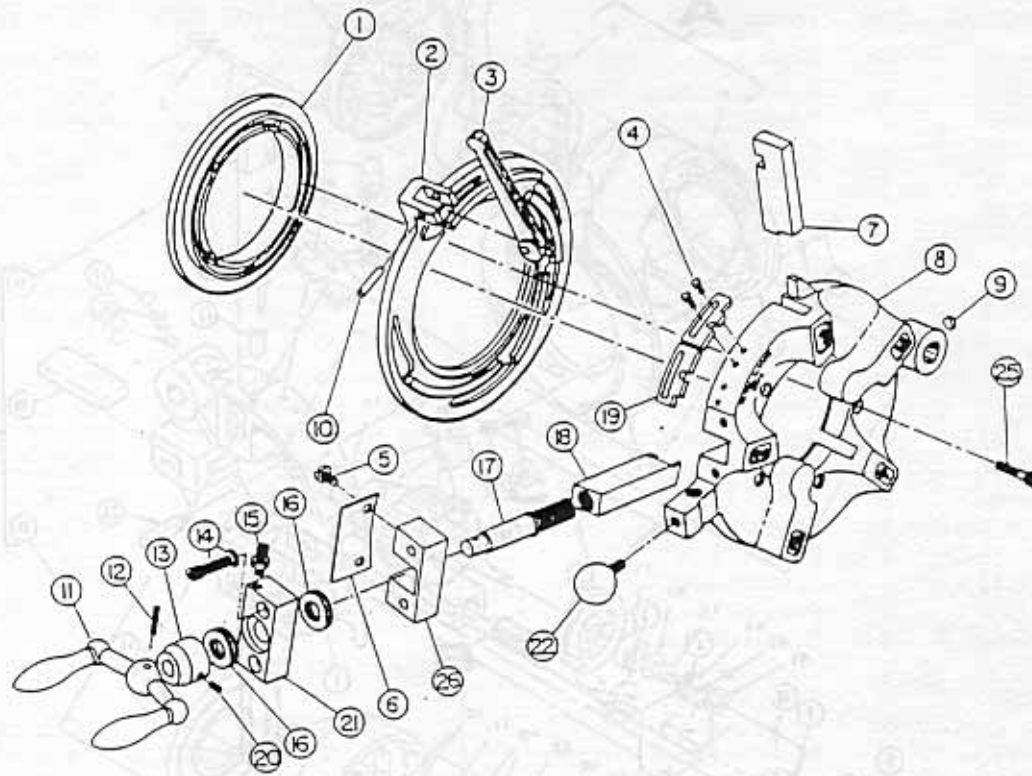

GROOVING & BEVELING HEAD ASSEMBLY

2 1/2-3" - # 00574, 3 1/2-4" - #00575

Item	Part No.	Description	Req'd
1	04905	Retainer, Scroll Plate	1
2	12122	Scroll Plate	1
3	06602	Lever & Pin Assembly	1
4	A-102-P	Screw, Hex, Hd. Cap, 1/4-20x1/2	2
5	L-1100	Screw, Sl. Rd. Hd, 1/4-20x1/4	2
6	12228	Cover, Die Sl. Ext.	1
7	12101	Die Set, Centering, 2 1/2-3"	1
7	12104	Die Set, Centering, 3 1/2-4"	1
8	20220	Housing, Grooving/Beveling	1
9	12235	Plug, Expansion, 1/2"	1
10	O-408	Pin, Dowel, 5/16x1 3/4 (included w/item 3)	1
11	12215	Handle, Feedscrew	1
12	P-706-A	Pin, Grooved, 3/16x1	1
13	13059	Indicator, Groove Depth, 2 1/2-3"	1
13	13060	Indicator, Groove Depth, 3 1/2-4"	1
14	F-203	Screw, Soc. Hd. Cap, 5/16-18x1 3/4	2
14	C-110-HC	Washer, Lock, 5/16	2
15	F-105	Screw, Soc. Hd. Cap, 1/4-20x3/4	1
15	B-101-P	Nut, Hex, 1/4-20	1
16	12096	Bearing, Thrust	2
17	12227	Screw, Feed	1
18	12229-40	Grooving Tool, Sch. 40 Pipe, 1/2-6"	1
18	12229-80	Grooving Tool, Sch. 80 Pipe, 2 1/2-6"	1
18	12213	Double Bevel Tool, 37 1/2°, 2 1/2-6"	1
18	12268	Double Bevel Tool, 45°, 2 1/2-6"	1
18	12218	Saran Tool, 2 1/2-6"	1
19	06608-2	Selector Plate, 2 1/2" NPT	1
19	06609-2	Selector Plate, 3" NPT	1
19	06608-1	Selector Plate, 3 1/2" NPT	1
19	16608-2	Selector Plate, 4" NPT	1
20	H-103-O	Setscrew, HXSC, 1/4-20x5/16	1
21	12094	Bearing Block, Feed Screw	1
22	04943-1	Knob, Phenolic	1
22	H-508-D	Setscrew, HXSC, 1/2-13x1 1/4	1
25	F-211	Screw, Soc. Hd. Cap, 5/16-18x2 1/4	5
25	C-110-HC	Washer, Lock, 5/16"	5
26	12228	Extension, Slot	1