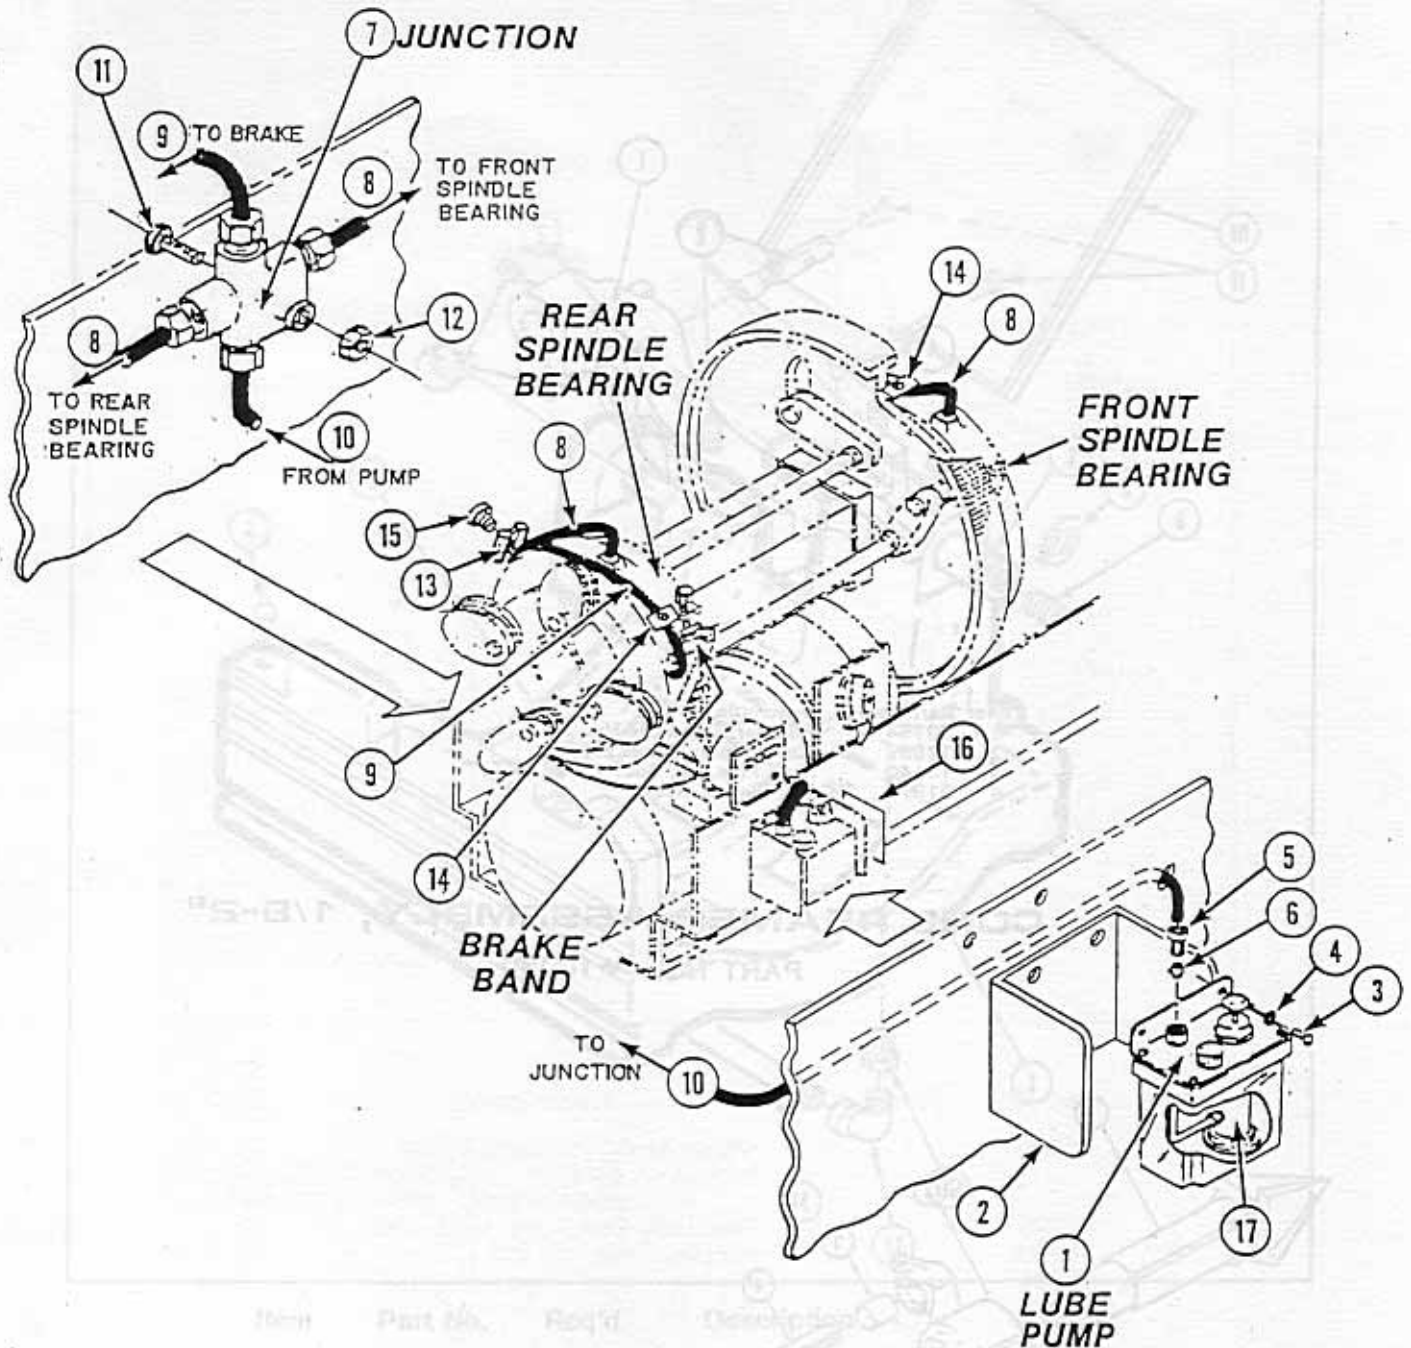

LUBE PUMP ASSEMBLY

#20080

Item	Part No.	Description	Req'd
1	13735	Lubricator, Manual (w/Filter Element)	1
2	17526	Guard, Manual Lubricator	1
3	G-104-S	Screw, Cap, Soc. But. Hd. 1/4-20x5/8"L	2
4	CB-109-A	Washer, Lock, Int. Tooth, 1/4"	2
5	13736	Sleeve, Compression, 5/32" Tubing	6
6	13737	Bushing, Compression, 5/32" Tubing	7
7	13738	Junction, 4-Way, 5/32"	1
8	13739-21	Tubing, Steel, Lube Oil, 5/32x21"L	2
9	13739-28	Tubing, Steel, Lube Oil, 5/32x28"L	1
10	13739-33	Tubing, Steel, Lube Oil, 5/32x33"L	1
11	G-108	Screw, Cap, Soc. But. Hd. 1/4-20x1 1/4"L	1
12	B-101	Nut, Hex, 1/4-20	1
13	01560	Clamp, Jiffy, Double Loop, 1/8"	2
14	01559	Clamp, Jiffy, Single Loop, 1/8"	4
15	NF-503-F	Screw, S-Tap, Sl Pn Hd TPF #10-24x1/2"L	3
16	13754	Plate, Instruction, Lubricator	1
17	13753	Filter Element (Replacement)	--