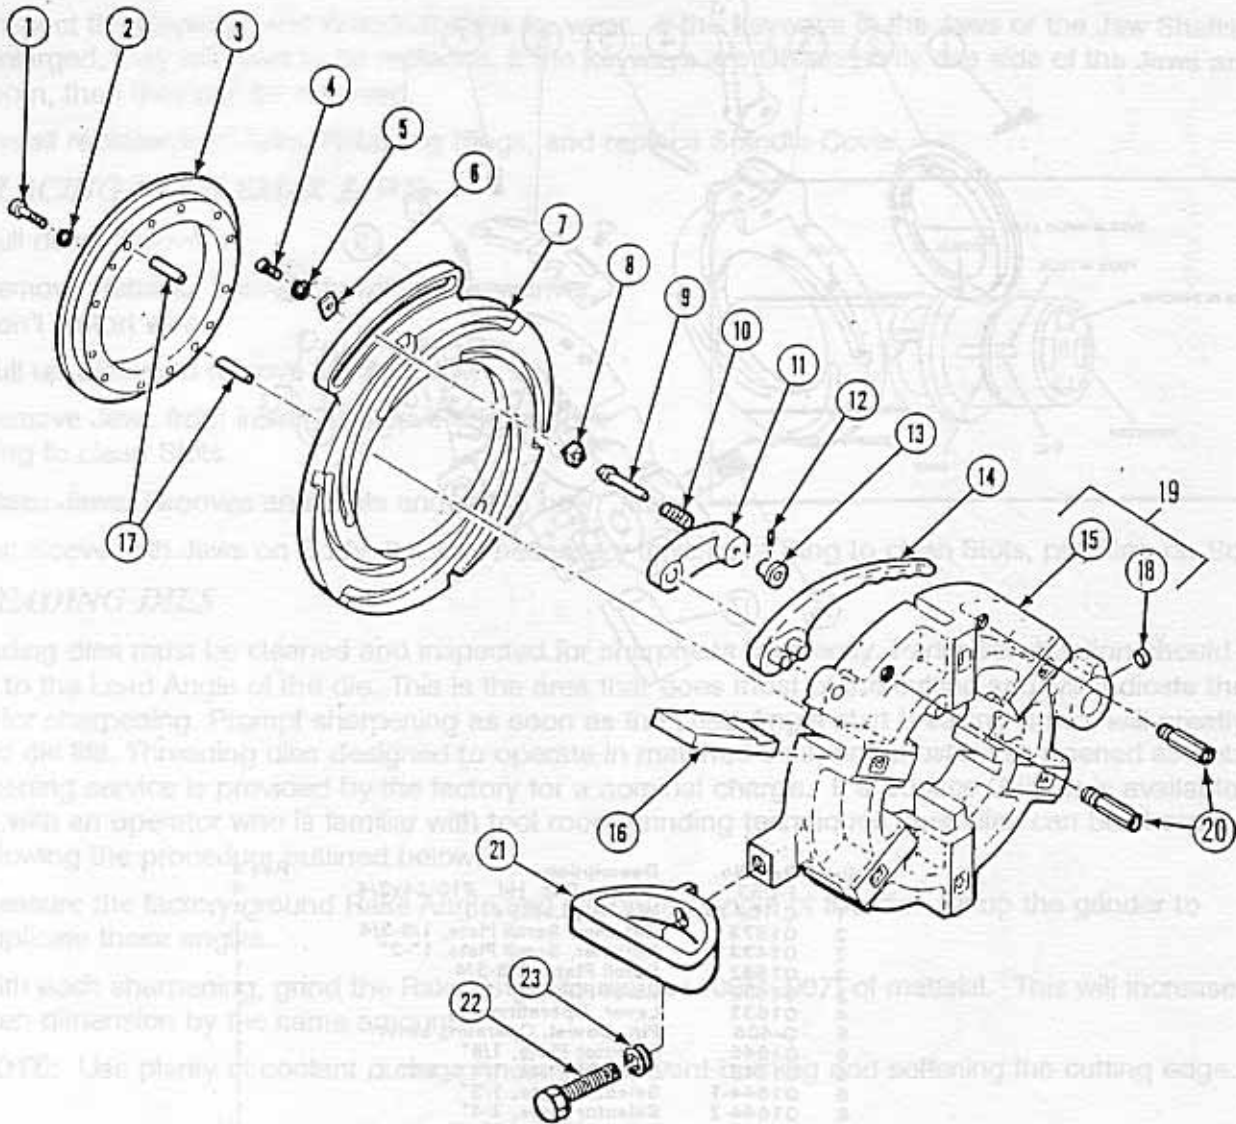

QUADMATIC DIE HEAD ASSEMBLY

2 1/2 - 4" - #20200

Item	Part No.	Description	Req'd	Item	Part No.	Description	Req'd
1	F-107	Screw, Cap, Soc. Hd.	12	13	12668	Knob, Selector Pin	1
2	C-109-HC	Washer, Lock, Hel. Spg.	12	14	20204	Lever, Operating	1
3	20203	Retainer, Scr. Plate	1	15	20201	Housing, Die Head	1
4	F-1003	Screw, Cap, Soc. Hd.	4	16	--	Set of Threading Dies (Specify Size & Type)	1
5	C-109-M	Washer, Lock, Hel. Spg.	4	17	0-402	Pin, Dowel	2
6	12697	Washer, Selector Ret.	4	18	12235	Plug, Expansion	1
7	20202	Scroll Plt	1	19	20210	Housing Assembly, Die Head	1
8	12694	Selector, Size	4	20	12216	Dispenser, Cutting Oil	2
9	12667	Pin, Selector	1	21	06950	Handle, Die Head	1
10	12669	Spring, Compr.	1	22	A-504-P	Screw, Cap, Hex. Hd.	1
11	20304	Link, Operating Lever	1	23	C-113-MP	Washer, Lock, Hel. Spg.	1
12	U-407	Pin, Spring	1				