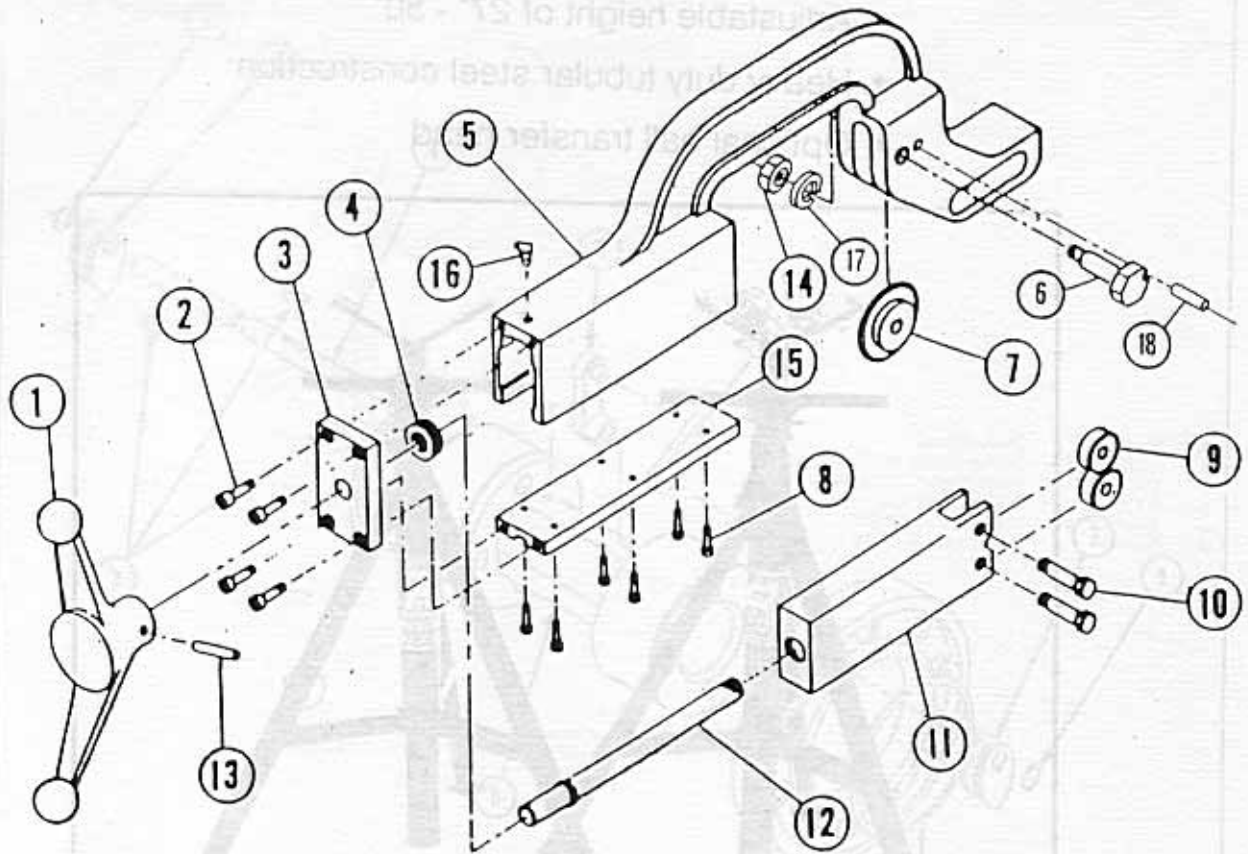

# WHEEL TYPE CUTTER ASSEMBLY

½-4" - #20160

Item	Part No.	Description	Req'd
1	04711	Handle, Operating	1
2	F-107	Screw, Cap, Soc Hd ¼-20x1"L	4
3	04652	Plate, Front	1
4	04656	Bearing, Thrust	1
5	20155	Body, Cutter, Wheel	1
6	16325	Bolt	1
7	04121	Cutting Wheel, Sch 80 Pipe	1
8	F-063	Screw, Cap, Soc Hd #10-32x3/4"L	6
9	04117	Roller	2
10	01124	Screw, Roller & Ctg Whl 3/8-24x1 ½"L	2
11	04651	Roller Block	1
12	04103	Screw, Feed	1
13	P-9061-A	Pin, Grooved, TP-A ¼x1-3/8"L	1
14	B-155-P	Nut, Hex, ½-20	1
15	04653	Plate, Bottom	1
16	01023-22	Cup, Oil, Lubricating	1
17	C-113-MP	Washer, Lock, Hel Spg ½" (PLTD)	1
18	P-704-A	Pin, Grooved, TP-A 3/16x3/4"L	1